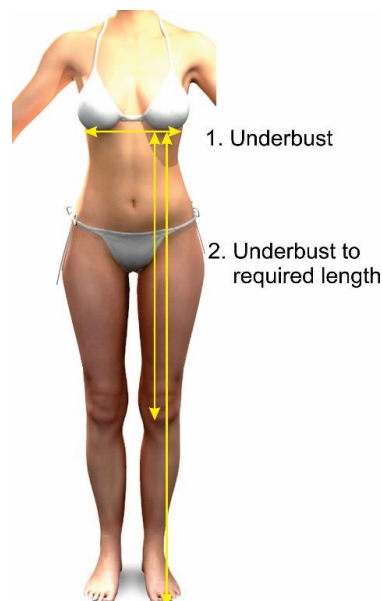

MEASUREMENTS REQUIRED:

1. Underbust
2. Underbust to required length

TERMS:

- All fabrics and colours are subject to availability
- All dresses are custom made to your measurements. No returns allowed.
- Any defective manufactured dresses will gladly be replaced
- Payment terms strictly COD. Invoices to be settled before delivery/collection.
- Please send proof of payment to: tanja@daisyisland.co.za